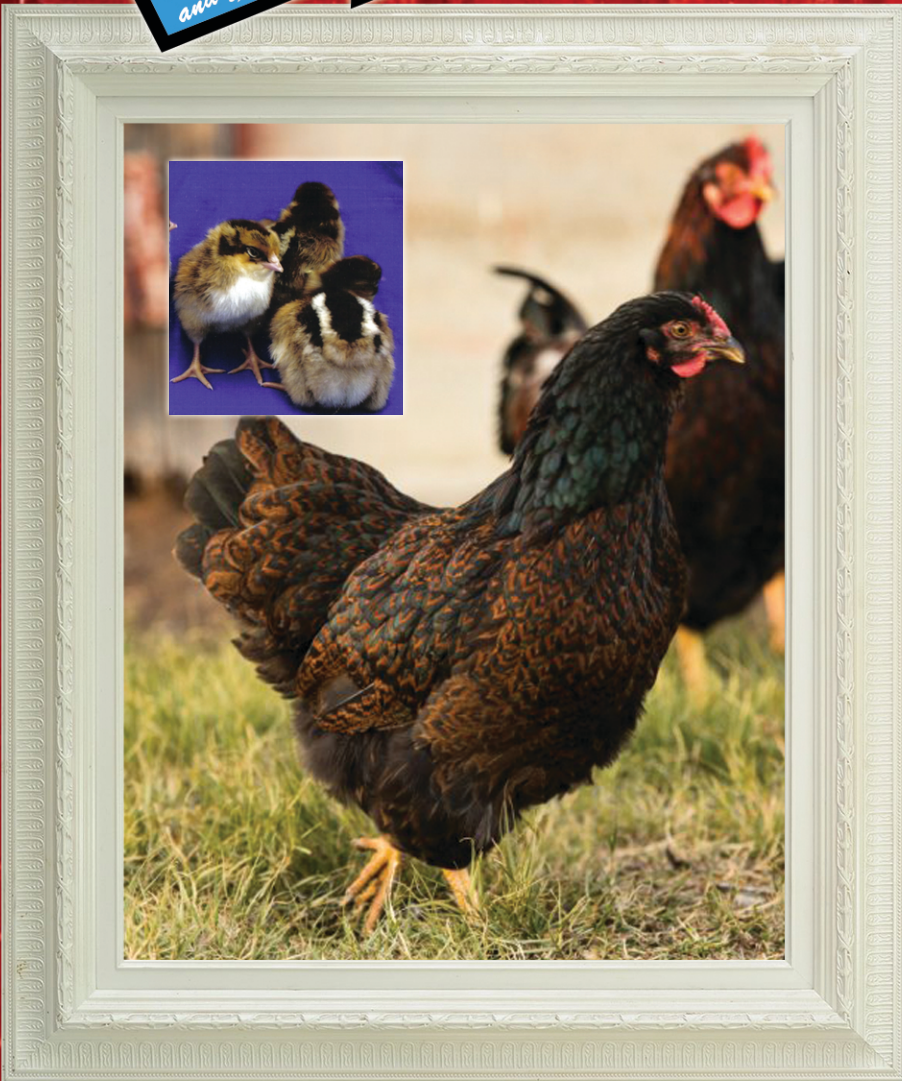

# Barnevelder

## Breed Facts

**Poultry Show Class:** Continental Class

**Weights:** Hen 6 lbs    Rooster 7 lbs

Pullet 5 lbs    Cockerel 6 lbs

**Purpose:** Egg Laying; Exhibition

**Egg Shell Color:** Dark Brown

**Egg Production:** 150-200 eggs per year (estimates only)

**Mating Ratio:** 7 Females to 1 Male

**Roost Height:** 2 to 4 feet

**Country of Origin:** Holland

**APA:** Yes, Recognized by the American Standard of Perfection

**TLC:** Not Listed

**Breeder Farm Source:** Cackle Hatchery® Poultry Breeding Farm has been developing our bloodline or strain of pure Barnevelder chickens since 2008.